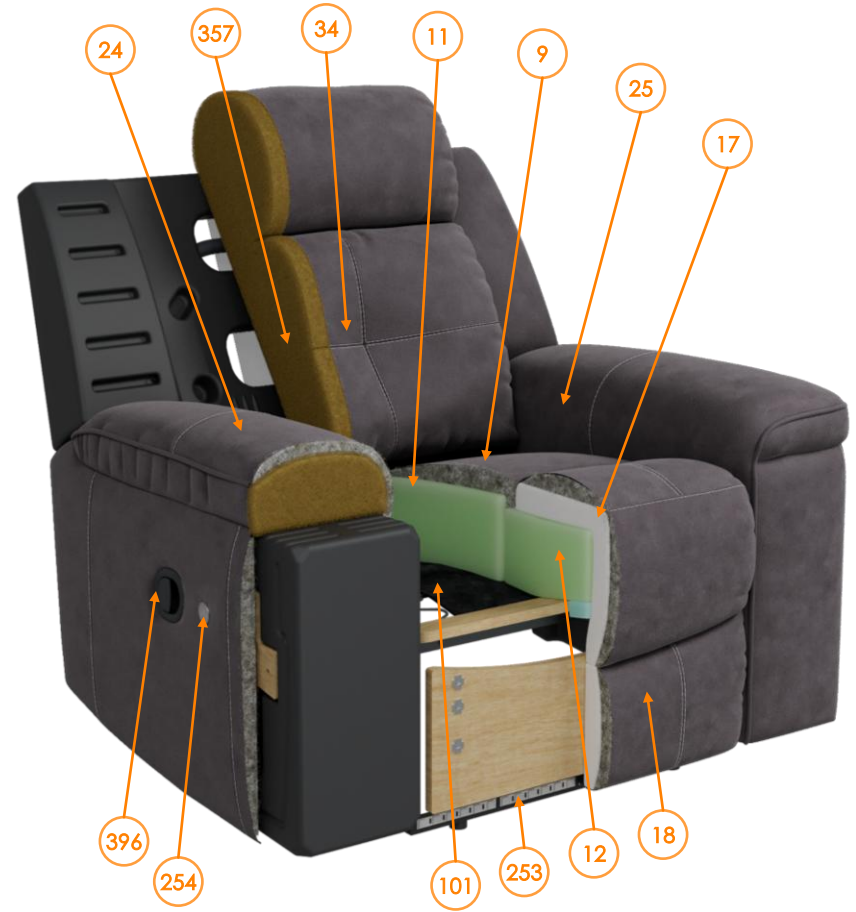

RP's information 6360529

Call out	Part Number	Description	Qty	Material
9	6360529031	CHAISE PAD	1	Fabric
11	421060RP	POLY C BACK CUSH	1	FOAM, LMF
12	421051RP	POLY C FRONT CUSH	1	FOAM, LMF
17	428078RP	POLY FRT CHAISE	1	FOAM, LMF
18	424133RP	POLY OTTO	1	FOAM, LMF
24	6360588181	LAF IN/OUT ARM	1	Fabric
25	6360588281	RAF IN/OUT ARM	1	Fabric
34	6360529048	COMPLETE IN/OUT BACK	1	Fabric
101	SBKA-3BMRP	(-A) SB KIT 16X20MM G2 BM	1	Metal
102	292MECHZCDMKRP	29-2 ZERO REC MECH CD	1	Metal
105	76722RP	POWER MECH LONG RECLINER RAIL	2	Metal
134	77903RP	FLOOR GLIDE	8	Plastic
149	76796RP	KD BRACKET AND CLIP ASSEMBLY	2	Metal
177	30031RP	1/4-20X50 UNC BLK FLT HEAD BOLT	6	Metal
253	32488RP	LED RWB STRIP 619MM	1	Plastic, Metal
254	32489RP	LED RWB ROUND SILVER BUTTON	1	Plastic, Metal
357	30651RP	FIBER RECYCLED BROWN	5	Fiber
396	73986RP	CAR DOOR HANDLE	1	Plastic, Metal
426	77075RP	1-4-20X3/4 HX HD ZINC PRECT80	4	Metal
433	72272RP	HDWE 8 X 1 FH SQ PBS BLK	2	Metal

RPs' information 6360529

Call out	Part Number	Description	Qty	Material
615	31028RP	1/4-20 INSERT D142013HD14-ZN	6	Metal
617	31103RP	RIVET NUT 1/4-20 CPB22520280	20	Metal
649	32442RP	TRANSFORMER 12V/2A OKIN	1	Plastic, Metal
666	32390RP	BLOWMOLD ARM BRACKET FRONT	2	Metal
667	32391RP	BLOWMOLD ARM BRACKET REAR RAF	1	Metal
668	32398RP	BLOWMOLD ARM BRACKET REAR LAF	1	Metal
669	32511RP	BM BOTTOM BACK RAIL RECLINER SINGLE 22.5	1	Metal
670	32389RP	22.5 METAL HOOP BACK	1	Metal